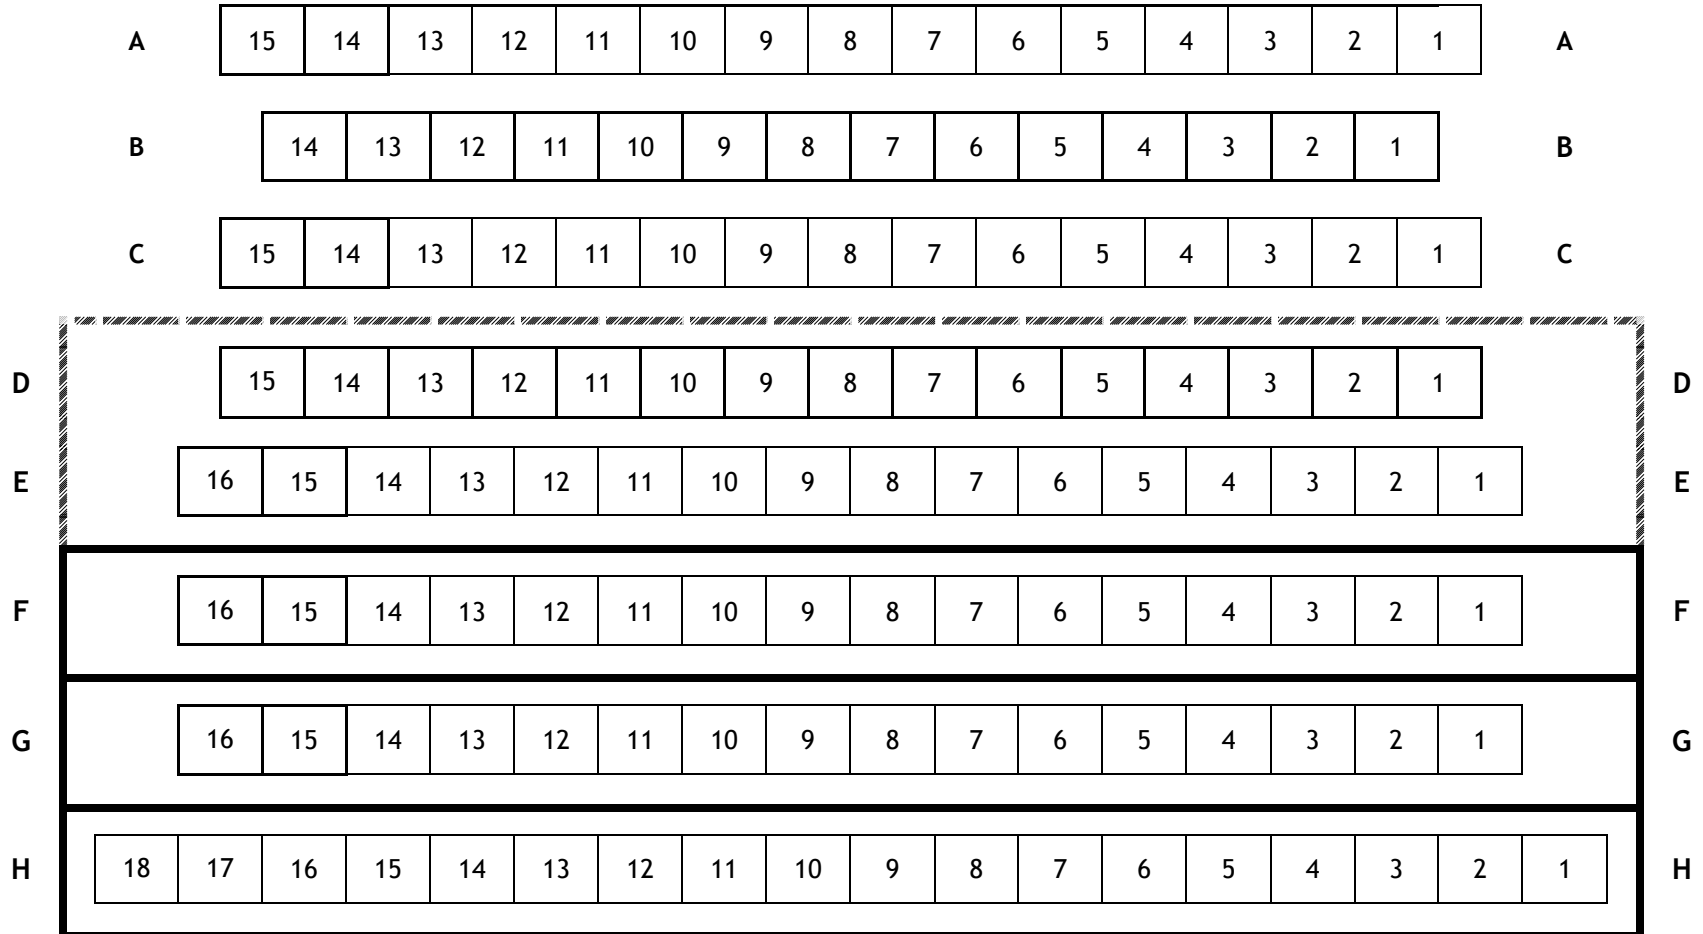

Harbour Theatre Seating Plan (125 seats)

STAGE

ENTRANCE